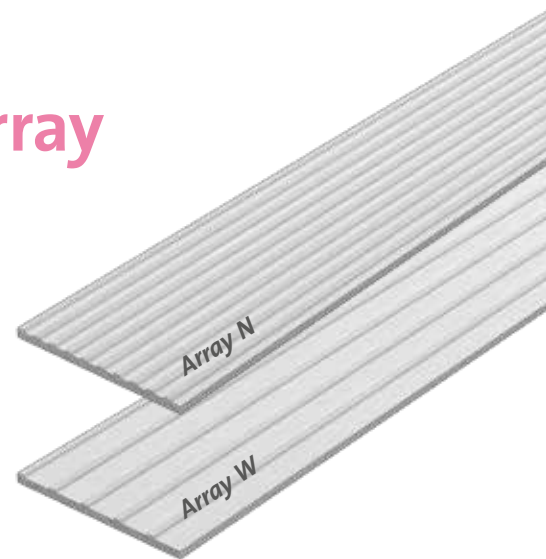

## CONWOOD Decorative Panel Array

- *New and Harmonious Design of Grooving Lines*
- *Unique Beauty and Durability*
- *Applicable to Interior and Exterior Decorations*

Available on:

# CONWOOD Decorative Panel Array

2 new industrial style designs give the outstanding and the beauty of grooving lines to fulfill the designing imagination for the beautiful buildings. Unique and applicable for both interior and exterior decorations with strong and durable materials.

## Product Specification

Series	Color	Thickness (cm)	Width (cm)	Length (cm)	Weight (kg/pcs)	pcs/m <sup>2</sup>	Cross section
Array N	Natural	1.1	20	150	3.8	3.3	
Array W	Natural	1.1	20	150	3.6	3.3	

Beauty as  
a real wood